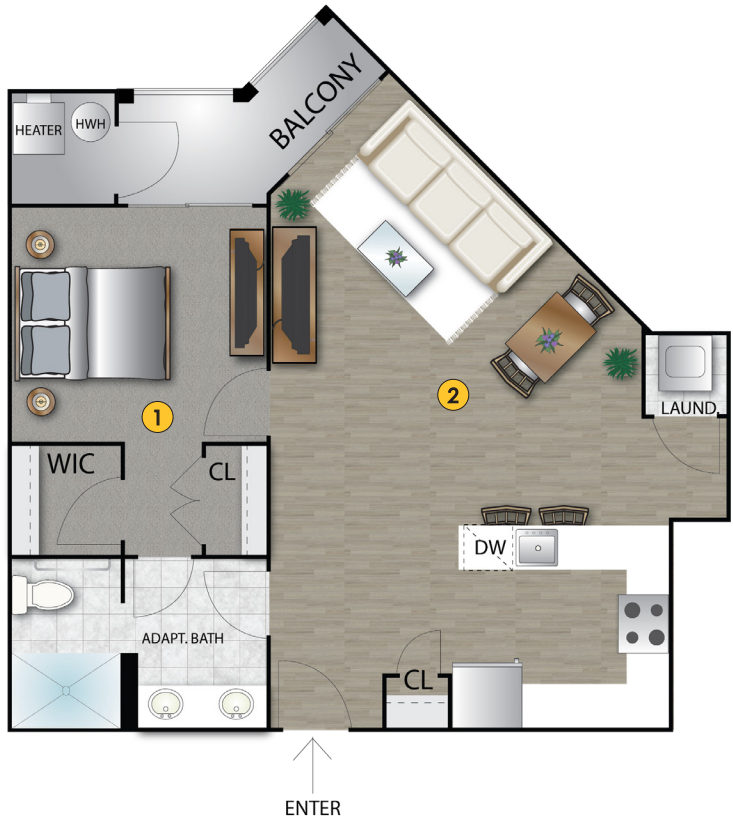

A12

- 945 Sq. Feet
- 1 Bedroom
- 1 Bath

DIMENSIONS

- 1 Master Bedroom
12' x 10' - 11"
- 2 Living/Dining Area
11' - 1" x 20' - 6"

Plans and furnishings are for marketing purposes only, and are not to scale. Please inspect construction, subdivision, utility, landscape and other plans available through leasing center for complete and specific information. Actual locations may vary and items shown or not shown on this plan are subject to errors, omissions and field changes.

*All units can be reasonably adapted for handicap accessibility for an extra charge

THE
EDGE
AT RARITAN HEIGHTS

11 US Highway 1
New Brunswick, NJ 08901
theedgeatraritanheights.com