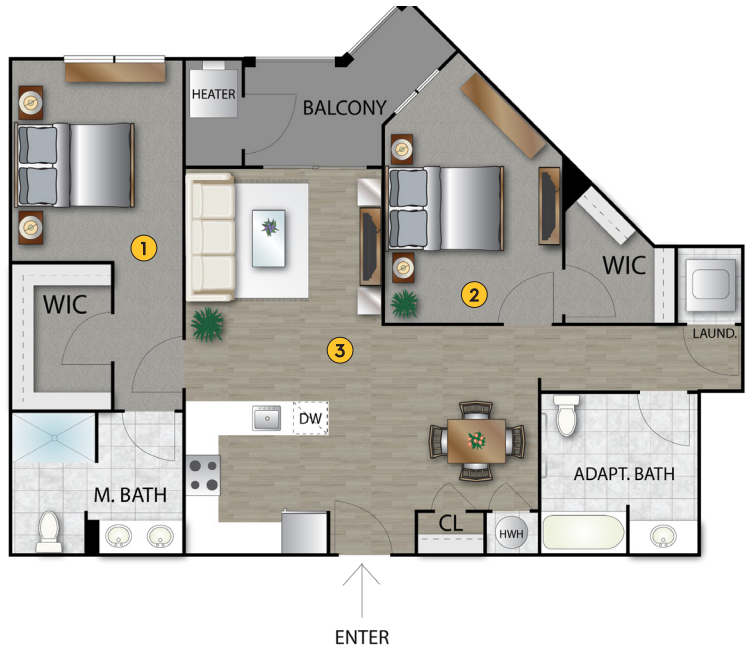

# B08

- 1,246 Sq. Feet
- 2 Bedroom
- 2 Bath

## DIMENSIONS

- 1 Master Bedroom  
10' - 3" x 12' - 1"
- 2 Bedroom 2  
10' - 7" x 11' - 11"
- 3 Living/Dining Area  
12' - 1" x 13' - 8"

THE  
**EDGE**  
AT RARITAN HEIGHTS

Plans and furnishings are for marketing purposes only, and are not to scale. Please inspect construction, subdivision, utility, landscape and other plans available through leasing center for complete and specific information. Actual locations may vary and items shown or not shown on this place are subject to errors, omissions and field changes.