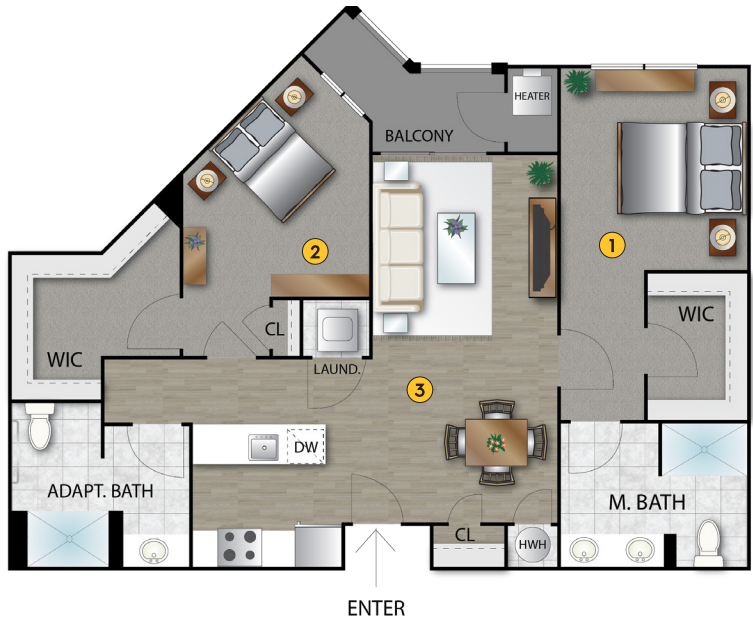

B11

- 1,256 Sq. Feet
- 2 Bedroom
- 2 Bath

DIMENSIONS

- 1 Master Bedroom
11' - 1" x 12' - 1"
- 2 Bedroom 2
11' - 1" x 14' - 4"
- 3 Living/Dining Area
11' - 4" x 21' - 10"

Plans and furnishings are for marketing purposes only, and are not to scale. Please inspect construction, subdivision, utility, landscape and other plans available through leasing center for complete and specific information. Actual locations may vary and items shown or not shown on this place are subject to errors, omissions and field changes.